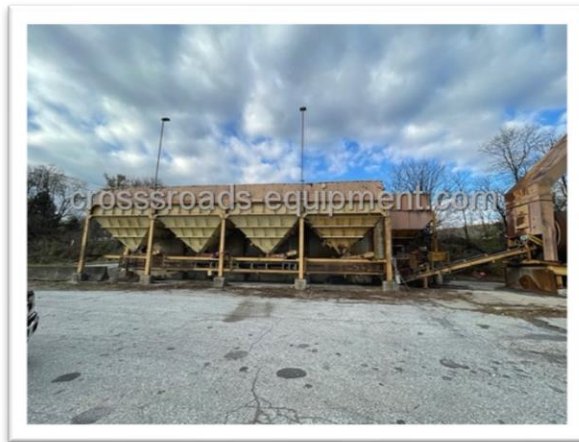

DIGITAL

ASPHALT PLANTS

CROSSROADS EQUIPMENT INC.

317.696.3943

CR1085 McCarter 8000# Batch Plant

4 Cold Feed System
8 x 42 Dryer
60,000 CFM Baghouse
Tower to accept RAP
2 Liquid Asphalt Tanks
Recycle System
Control House, Switch Gear & Consoles
Specific Details Available